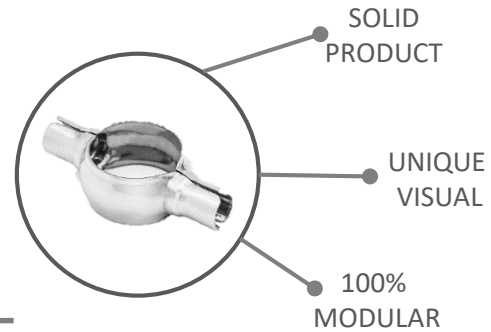

RESIDENTIAL