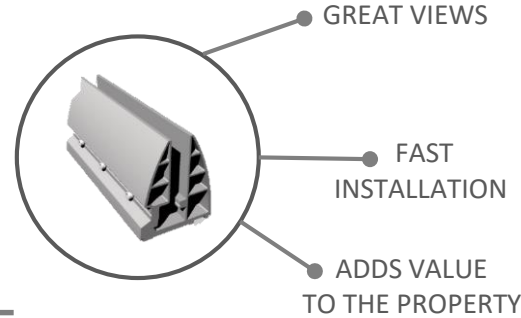

RESIDENTIAL

RESIDENTIAL

stainless
design

Stainless Steel & Glass Balustrades

GLASS LINE

Specification: U Channel mount

1. Material- Aluminum
2. Each unit up to 2000mm
3. Optionally covers for finish
4. Units 300mm by 115mm wide
5. With or Without Handrail
6. Glass up to 20mm Toughened