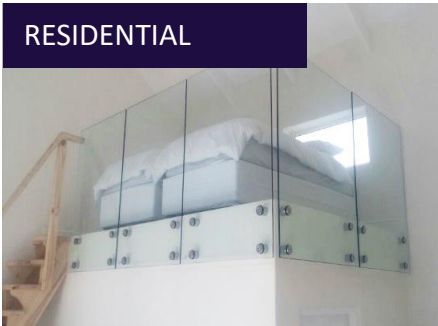

stainless
design

Stainless Steel & Glass Balustrades

GLASS LINE

Specification: Glass Stand off

1. Material- Stainless Steel 304/316
2. Diameter options – 50,8mm/60mm/76,2mm
3. Polished finish
4. Made for chemical bond mount
5. With or Without Handrail
6. Glass from 8mm up to 20mm Toughened

FAST
INSTALLATION

VISUALLY
CLEAN

TOP COST
BENEFIT