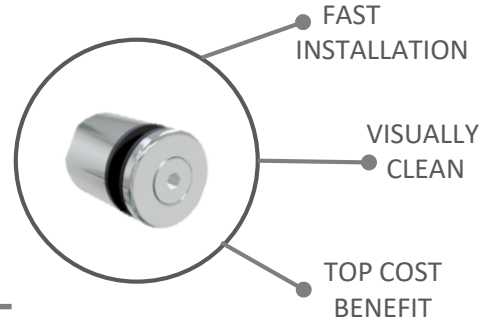

Specification: Glass Stand off

1. Material- Stainless Steel 304/316
2. Diameter options – 50,8mm/60mm/76,2mm
3. Polished finish
4. Made for chemical bond mount
5. With or Without Handrail
6. Glass from 8mm up to 20mm Toughened