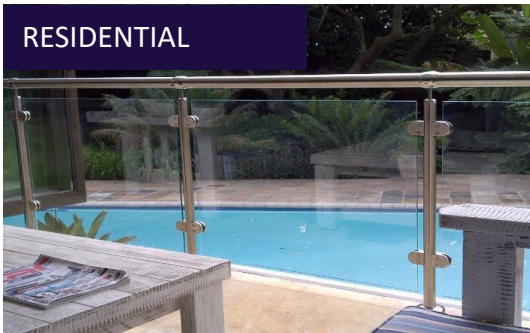

stainless
design

Stainless Steel & Glass Balustrades

GLASS LINE

Specification: Pressure Brackets

1. Material- Stainless Steel 304/316
2. Each unit up to 1200mm
3. Polished finish
4. For glass up to 8mm and then 10-12mm
5. Various options handrail
6. Can be used without handrail for pools