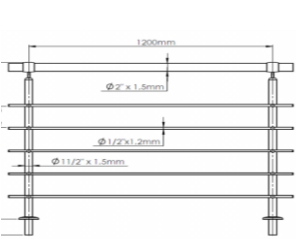

HORIZONTAL LINE

Specification: Swivel Junction

1. Material- Stainless Steel 304/316
2. Each unit up to 1200mm
3. Polished finish
4. Total height 1100mm
5. Various options handrail
6. 100% Modular

FAST TO
INSTALL