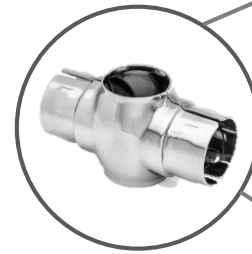

Specification: Frictionlok System

1. Material- Stainless Steel 304/316
2. Each unit up to 1500mm
3. Polished finish
4. Total height 1100mm
5. Various options handrail
6. Needs special mounting tool

CONFORMS TO
GLOBAL STANDARDS

Specification: Ramp Module

1. Material- Stainless Steel 304/316
2. Each unit up to 1500mm
3. Polished finish
4. Total height depends on local spec
5. Handrail at 2 heights on central axis
6. Needs special mounting tool