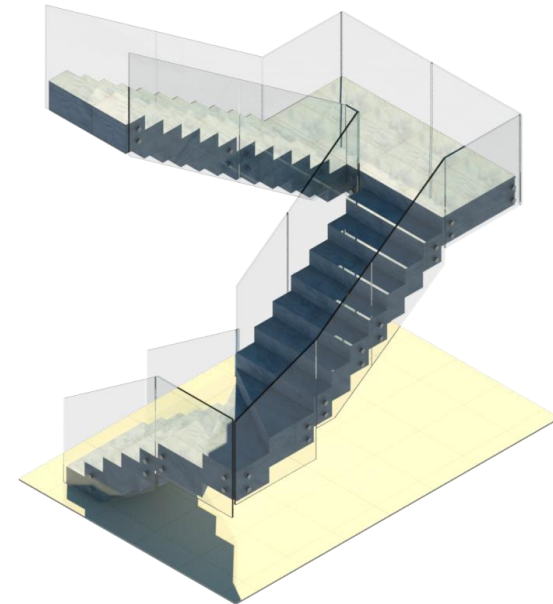

Our Project work!

- 2D – 3D – BOM – BIM – AUTOCAD
- Examples or our work:

stainless
design

Stainless Steel & Glass Balustrades

PROJECT WORK

stainless
design

Stainless Steel & Glass Balustrades

GLASS LINE

Specification: Glass Stand off

1. Material- Stainless Steel 304/316
2. Diameter options – 50,8mm/60mm/76,2mm
3. Polished finish
4. Made for chemical bond mount
5. With or Without Handrail
6. Glass from 8mm up to 20mm Toughened