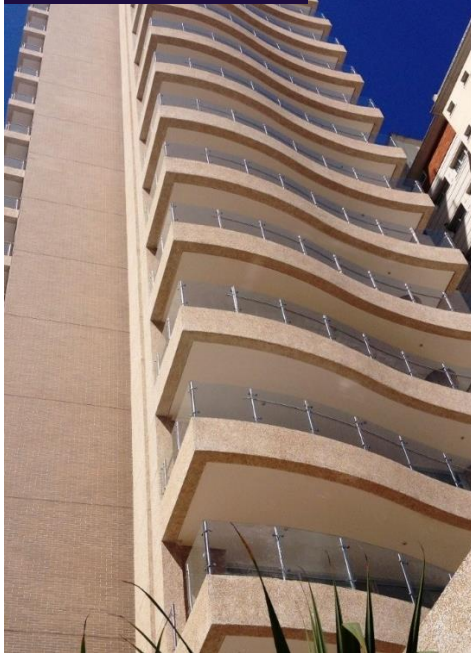

Specification: Butterfly Bracket

1. Material- Stainless Steel 304/316
2. Each unit up to 1200mm
3. Mirror finish
4. Total height 1100mm
5. Various options for handrail
6. Made for 50.8 stanchion

HIGH RISE