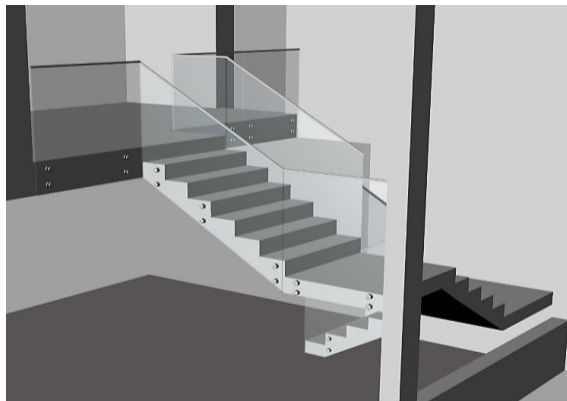

Our Project work!

- 2D – 3D – BOM – BIM – AUTOCAD
- Examples or our work:

stainless
design

Stainless Steel & Glass Balustrades

PROJECT WORK