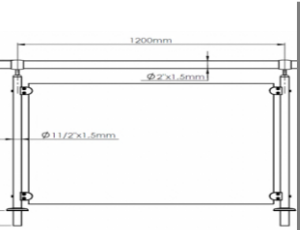

Specification: Pressure Brackets

1. Material- Stainless Steel 304/316
2. Each unit up to 1200mm
3. Polished finish
4. For glass up to 8mm and then 10-12mm
5. Various options handrail
6. Can be used without handrail for pools