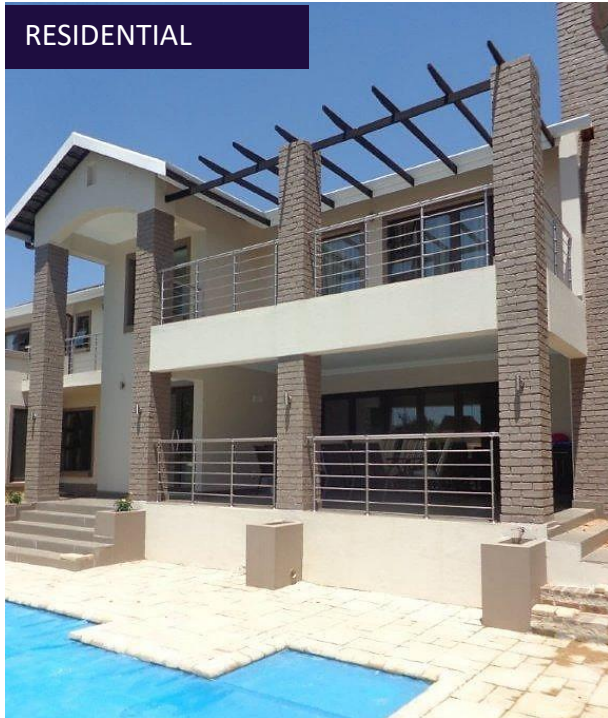

RESIDENTIAL

RESIDENTIAL