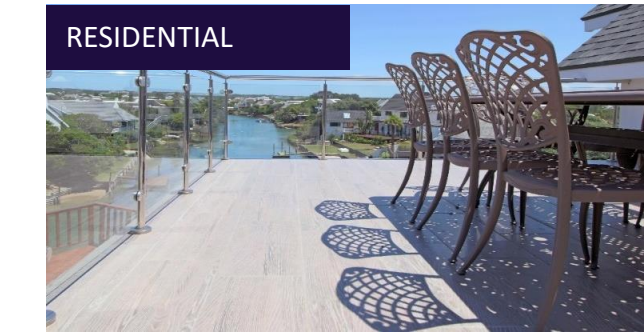

stainless
design

Stainless Steel & Glass Balustrades

GLASS LINE

Specification: Pressure Brackets

1. Material- Stainless Steel 304/316
2. Each unit up to 1200mm
3. Polished finish
4. For glass up to 8mm and then 10-12mm
5. Various options handrail
6. Can be used without handrail for pools