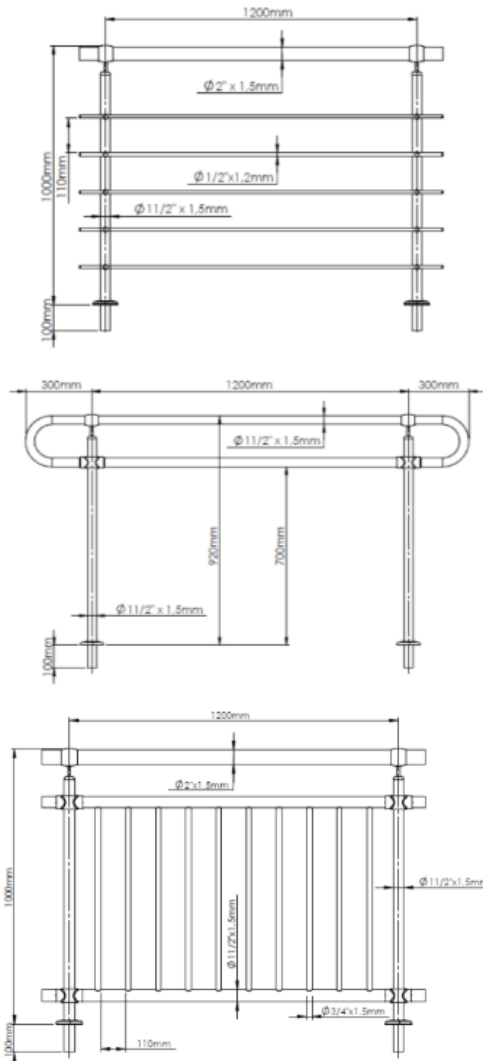

stainless
design

Stainless Steel & Glass Balustrades

WHY BUY THE
BEST?

- **Rapid Installation – modular**
  - Up to 10metres per day per team
- **Extremely low maintenance**
  - Excellent life time usage
- **Best Cost : Quality ratio**
  - Quality graded products up to 20% less
- **Global design and project management**
  - The latest trends
- **Industrial production**
  - Automotive grade controls TS 16949
- **100% Recyclable products**
  - Low carbon impact to the environment