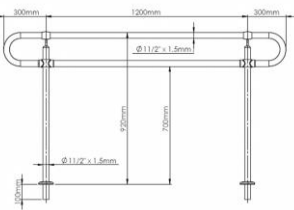

Specification: Ramp Module

1. Material- Stainless Steel 304/316
2. Each unit up to 1500mm
3. Polished finish
4. Total height depends on local spec
5. Handrail at 2 heights on central axis
6. Needs special mounting tool