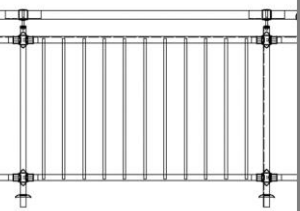

Specification: Frictionlok System

1. Material- Stainless Steel 304/316
2. Each unit up to 1500mm
3. Polished finish
4. Total height 1100mm
5. Various options handrail
6. Needs special mounting tool