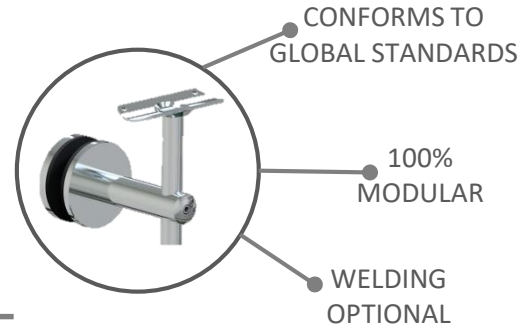

COMMERCIAL

stainless
design

Stainless Steel & Glass Balustrades

HANDRAIL

Specification: Handrail

1. Material- Stainless Steel 304/316
2. Each unit up to 1500mm
3. Polished finish
4. Total height depends on local spec
5. Varios handrail connections
6. Options for wall and glass mount

RESIDENTIAL

COMMERCIAL

COMMERCIAL

stainless
design

Stainless Steel & Glass Balustrades

PRODUCT
TESTING

We test everything because your safety matters!

- We measure deflection on impact
- We test glass specification to end-user need
- Apply the swing bag impact test
- Design criteria to local standards
- Check user height criteria