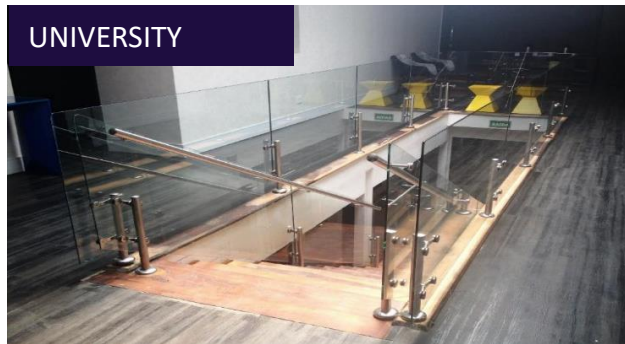

stainless
design

Stainless Steel & Glass Balustrades

GLASS LINE

Specification: Butterfly Bracket

1. Material- Stainless Steel 304/316
2. Each unit up to 1200mm
3. Mirror finish
4. Total height 1100mm
5. Various options for handrail
6. Made for 50.8 stanchion