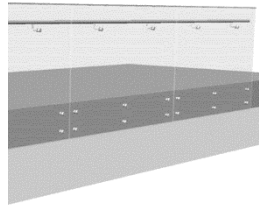

Specification: Glass Stand off

1. Material- Stainless Steel 304/316
2. Diameter options – 50,8mm/60mm/76,2mm
3. Polished finish
4. Made for chemical bond mount
5. With or Without Handrail
6. Glass from 8mm up to 20mm Toughened