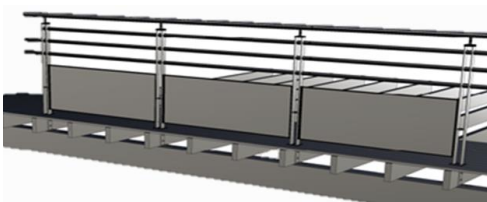

Our Product Line 2018