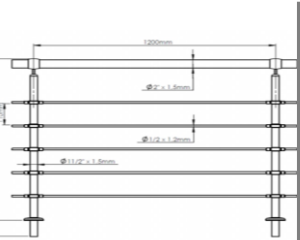

Specification: Frictionlok System

1. Material- Stainless Steel 304/316
2. Each unit up to 1200mm
3. Polished finish
4. Total height 1100mm
5. Various options handrail
6. Needs special mounting tool