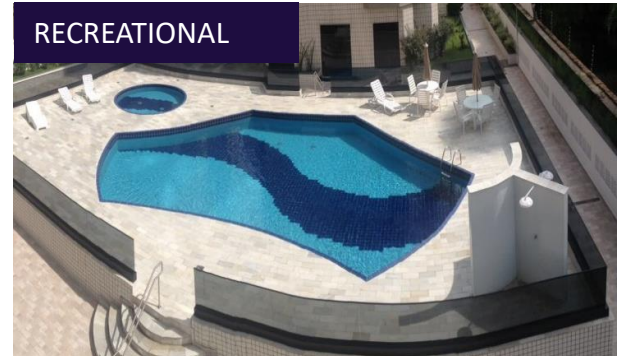

COMMERCIAL