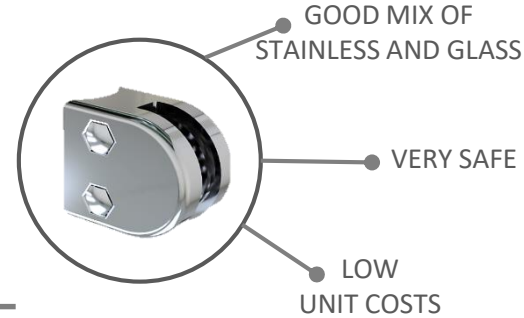

RESIDENTIAL

RESIDENTIAL

stainless
design

Stainless Steel & Glass Balustrades

GLASS LINE

Specification: Pressure Brackets

1. Material- Stainless Steel 304/316
2. Each unit up to 1200mm
3. Polished finish
4. For glass up to 8mm and then 10-12mm
5. Various options handrail
6. Can be used without handrail for pools