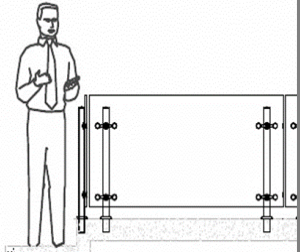

Specification: Butterfly Bracket

1. Material- Stainless Steel 304/316
2. Each unit up to 1200mm
3. Mirror finish
4. Total height 1100mm
5. Various options for handrail
6. Made for 50.8 stanchion

HIGH RISE