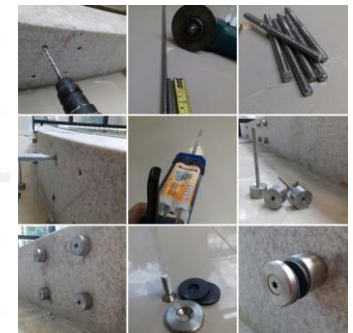

app for:
quoting
jobbing
training