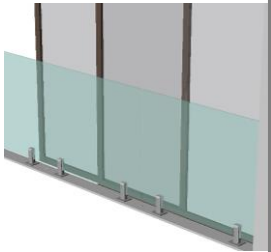

RESIDENTIAL

Specification: Spigot System

1. Material- Stainless Steel 304/316
2. Unit height 226mm
3. Mirror finish
4. 42mm Glass clearance off base
5. Various options for handrail on glass
6. Safety tested