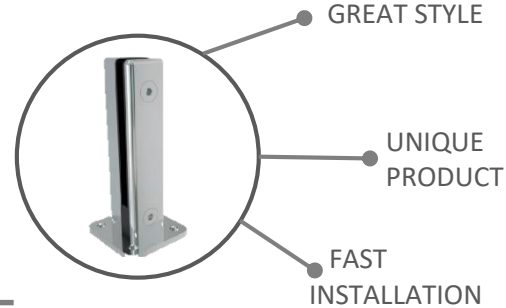

RESIDENTIAL